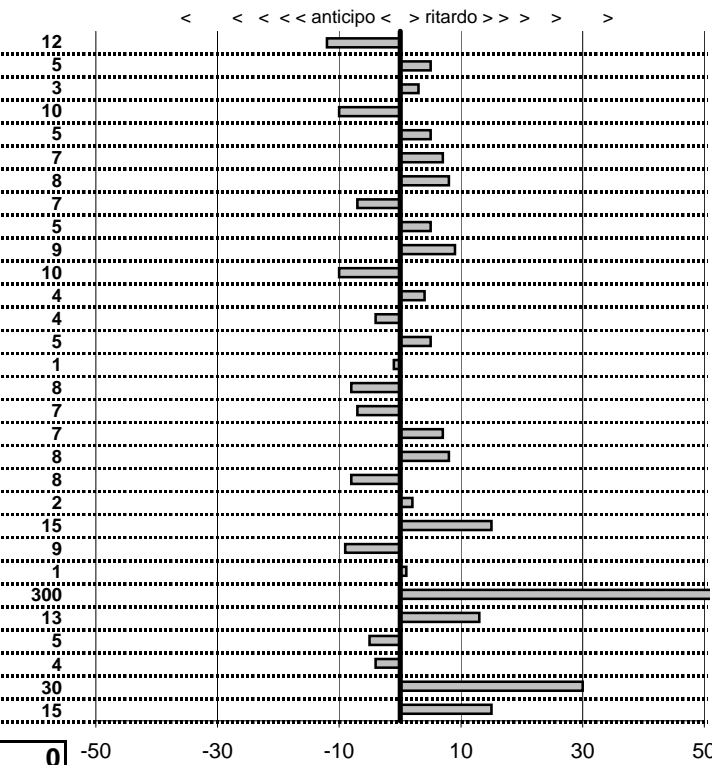

tempi e classifiche disponibili su www.cronoviterbo.net

- Cronologi - Penalità - Statistiche -

FANTI L.-Biagi C.
 A112 ABARTH

14

18 in classifica

prova	t.imposto	start	stop	t.netto
PA1-Grotte 1	0:00:08,00	15:38:18,75	15:38:26,63	0:00:07,88
PA2-Grotte 2	0:00:08,00	15:38:26,63	15:38:34,68	0:00:08,05
PA3-Grotte 3	0:00:14,00	15:38:34,68	15:38:48,71	0:00:14,03
PA4-Grotte 4	0:00:07,00	15:38:48,71	15:38:55,61	0:00:06,90
PA5-Grotte 5	0:00:08,00	15:38:55,61	15:39:03,66	0:00:08,05
PA6-Grotte 6	0:00:09,00	15:39:03,66	15:39:12,73	0:00:09,07
PA7-Graffignano 1	0:00:06,00	16:35:23,19	16:35:29,27	0:00:06,08
PA8-Graffignano 2	0:00:07,00	16:35:29,27	16:35:36,20	0:00:06,93
PA9-Graffignano 3	0:00:08,00	16:35:36,20	16:35:44,25	0:00:08,05
PA10-Graffignano 4	0:01:15,00	16:35:44,25	16:36:59,34	0:01:15,09
PA11-Graffignano 5	0:00:07,00	16:36:59,34	16:37:06,24	0:00:06,90
PA12-Graffignano 6	0:00:07,00	16:37:06,24	16:37:13,28	0:00:07,04
PA13-Grotte 7	0:00:09,00	17:05:25,64	17:05:34,60	0:00:08,96
PA14-Grotte 8	0:00:08,00	17:05:34,60	17:05:42,65	0:00:08,05
PA15-Grotte 9	0:00:07,00	17:05:42,65	17:05:49,64	0:00:06,99
PA16-Grotte 10	0:00:13,00	17:05:49,64	17:06:02,56	0:00:12,92
PA17-Grotte11	0:00:08,00	17:06:02,56	17:06:10,49	0:00:07,93
PA18-Grotte 12	0:00:08,00	17:06:10,49	17:06:18,56	0:00:08,07
PA19-Graffignano 7	0:00:07,00	17:37:14,02	17:37:21,10	0:00:07,08
PA20-Graffignano 8	0:00:07,00	17:37:21,10	17:37:28,02	0:00:06,92
PA21-Graffignano 9	0:01:27,00	17:37:28,02	17:38:55,04	0:01:27,02
PA22-Graffignano 10	0:00:08,00	17:38:55,04	17:39:03,19	0:00:08,15
PA23-Graffignano 11	0:00:06,00	17:39:03,19	17:39:09,10	0:00:05,91
PA24-Graffignano 12	0:00:06,00	17:39:09,10	17:39:15,11	0:00:06,01
PA25-Civitella	0:21:48,00	17:41:00,23	18:02:56,17	0:21:55,94
PA26-Le Guardie 1	0:00:07,00	19:00:02,05	19:00:09,18	0:00:07,13
PA27-Le Guardie 2	0:00:06,00	19:00:09,18	19:00:15,13	0:00:05,95
PA28-Le Guardie 3	0:00:09,00	19:00:15,13	19:00:24,09	0:00:08,96
PA29-Le Guardie 4	0:00:19,00	19:00:24,09	19:00:43,39	0:00:19,30
PA30-Le Guardie 5	0:00:06,00	19:00:43,39	19:00:49,54	0:00:06,15