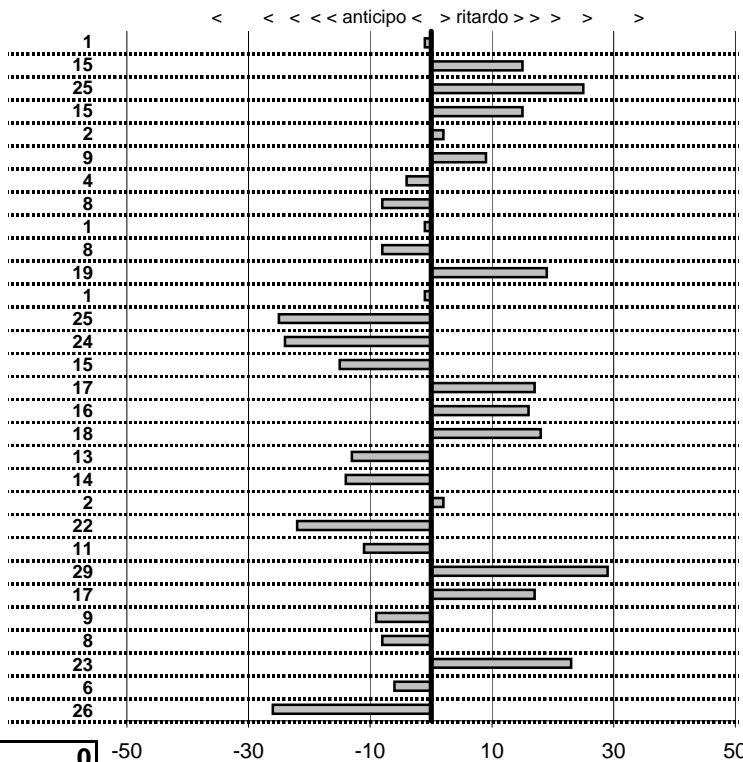

tempi e classifiche disponibili su www.cronoviterbo.net

- Cronologi - Penalità - Statistiche -

PARZANI S.-Molgora
 TRIUMPH TR2

21

24 in classifica

prova	t.imposto	start	stop	t.netto
PA1-Grotte 1	0:00:08,00	15:45:20,78	15:45:28,77	0:00:07,99
PA2-Grotte 2	0:00:08,00	15:45:28,77	15:45:36,92	0:00:08,15
PA3-Grotte 3	0:00:14,00	15:45:36,92	15:45:51,17	0:00:14,25
PA4-Grotte 4	0:00:07,00	15:45:51,17	15:45:58,32	0:00:07,15
PA5-Grotte 5	0:00:08,00	15:45:58,32	15:46:06,34	0:00:08,02
PA6-Grotte 6	0:00:09,00	15:46:06,34	15:46:15,43	0:00:09,09
PA7-Graffignano 1	0:00:06,00	16:42:27,87	16:42:33,83	0:00:05,96
PA8-Graffignano 2	0:00:07,00	16:42:33,83	16:42:40,75	0:00:06,92
PA9-Graffignano 3	0:00:08,00	16:42:40,75	16:42:48,74	0:00:07,99
PA10-Graffignano 4	0:01:15,00	16:42:48,74	16:44:03,66	0:01:14,92
PA11-Graffignano 5	0:00:07,00	16:44:03,66	16:44:10,85	0:00:07,19
PA12-Graffignano 6	0:00:07,00	16:44:10,85	16:44:17,84	0:00:06,99
PA13-Grotte 7	0:00:09,00	17:13:11,78	17:13:20,53	0:00:08,75
PA14-Grotte 8	0:00:08,00	17:13:20,53	17:13:28,29	0:00:07,76
PA15-Grotte 9	0:00:07,00	17:13:28,29	17:13:35,14	0:00:06,85
PA16-Grotte 10	0:00:13,00	17:13:35,14	17:13:48,31	0:00:13,17
PA17-Grotte11	0:00:08,00	17:13:48,31	17:13:56,47	0:00:08,16
PA18-Grotte 12	0:00:08,00	17:13:56,47	17:14:04,65	0:00:08,18
PA19-Graffignano 7	0:00:07,00	17:44:13,90	17:44:20,77	0:00:06,87
PA20-Graffignano 8	0:00:07,00	17:44:20,77	17:44:27,63	0:00:06,86
PA21-Graffignano 9	0:01:27,00	17:44:27,63	17:45:54,65	0:01:27,02
PA22-Graffignano 10	0:00:08,00	17:45:54,65	17:46:02,43	0:00:07,78
PA23-Graffignano 11	0:00:06,00	17:46:02,43	17:46:08,32	0:00:05,89
PA24-Graffignano 12	0:00:06,00	17:46:08,32	17:46:14,61	0:00:06,29
PA25-Civitella	0:21:48,00	17:48:00,71	18:09:48,88	0:21:48,17
PA26-Le Guardie 1	0:00:07,00	19:07:11,61	19:07:18,52	0:00:06,91
PA27-Le Guardie 2	0:00:06,00	19:07:18,52	19:07:24,44	0:00:05,92
PA28-Le Guardie 3	0:00:09,00	19:07:24,44	19:07:33,67	0:00:09,23
PA29-Le Guardie 4	0:00:19,00	19:07:33,67	19:07:52,61	0:00:18,94
PA30-Le Guardie 5	0:00:06,00	19:07:52,61	19:07:58,35	0:00:05,74