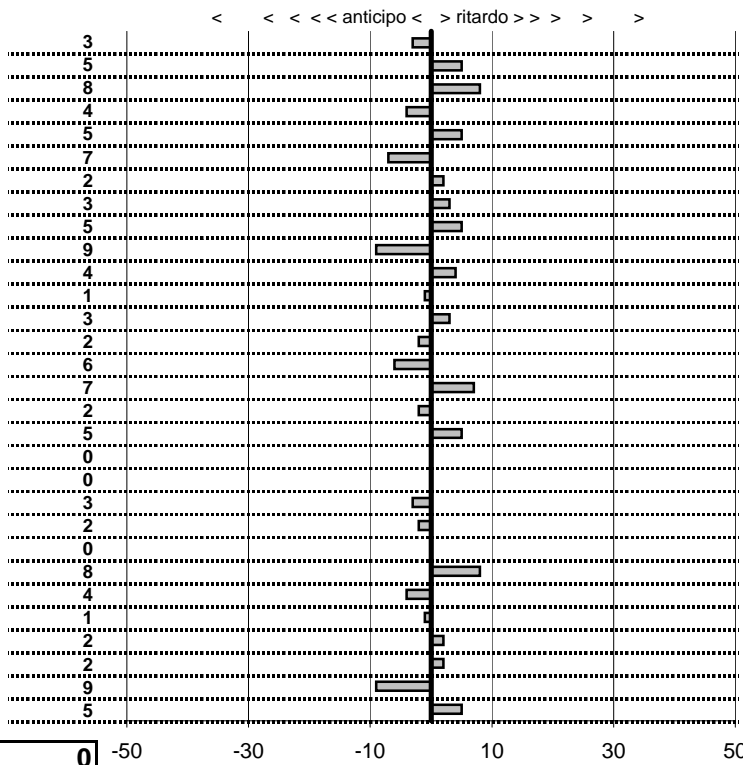

tempi e classifiche disponibili su www.cronoviterbo.net

- Cronologi - Penalità - Statistiche -

CLERICI M. -Rastelli D.
 PORSCHE 356

5

6 in classifica

prova	t.imposto	start	stop	t.netto
PA1-Grotte 1	0:00:08,00	15:32:38,55	15:32:46,52	0:00:07,97
PA2-Grotte 2	0:00:08,00	15:32:46,52	15:32:54,57	0:00:08,05
PA3-Grotte 3	0:00:14,00	15:32:54,57	15:33:08,65	0:00:14,08
PA4-Grotte 4	0:00:07,00	15:33:08,65	15:33:15,61	0:00:06,96
PA5-Grotte 5	0:00:08,00	15:33:15,61	15:33:23,66	0:00:08,05
PA6-Grotte 6	0:00:09,00	15:33:23,66	15:33:32,59	0:00:08,93
PA7-Graffignano 1	0:00:06,00	16:26:29,76	16:26:35,78	0:00:06,02
PA8-Graffignano 2	0:00:07,00	16:26:35,78	16:26:42,81	0:00:07,03
PA9-Graffignano 3	0:00:08,00	16:26:42,81	16:26:50,86	0:00:08,05
PA10-Graffignano 4	0:01:15,00	16:26:50,86	16:28:05,77	0:01:14,91
PA11-Graffignano 5	0:00:07,00	16:28:05,77	16:28:12,81	0:00:07,04
PA12-Graffignano 6	0:00:07,00	16:28:12,81	16:28:19,80	0:00:06,99
PA13-Grotte 7	0:00:09,00	16:55:16,53	16:55:25,56	0:00:09,03
PA14-Grotte 8	0:00:08,00	16:55:25,56	16:55:33,54	0:00:07,98
PA15-Grotte 9	0:00:07,00	16:55:33,54	16:55:40,48	0:00:06,94
PA16-Grotte 10	0:00:13,00	16:55:40,48	16:55:53,55	0:00:13,07
PA17-Grotte11	0:00:08,00	16:55:53,55	16:56:01,53	0:00:07,98
PA18-Grotte 12	0:00:08,00	16:56:01,53	16:56:09,58	0:00:08,05
PA19-Graffignano 7	0:00:07,00	17:28:16,30	17:28:23,30	0:00:07,00
PA20-Graffignano 8	0:00:07,00	17:28:23,30	17:28:30,30	0:00:07,00
PA21-Graffignano 9	0:01:27,00	17:28:30,30	17:29:57,27	0:01:26,97
PA22-Graffignano 10	0:00:08,00	17:29:57,27	17:30:05,25	0:00:07,98
PA23-Graffignano 11	0:00:06,00	17:30:05,25	17:30:11,25	0:00:06,00
PA24-Graffignano 12	0:00:06,00	17:30:11,25	17:30:17,33	0:00:06,08
PA25-Civitella	0:21:48,00	17:32:04,45	17:53:52,41	0:21:47,96
PA26-Le Guardie 1	0:00:07,00	18:48:08,21	18:48:15,20	0:00:06,99
PA27-Le Guardie 2	0:00:06,00	18:48:15,20	18:48:21,22	0:00:06,02
PA28-Le Guardie 3	0:00:09,00	18:48:21,22	18:48:30,24	0:00:09,02
PA29-Le Guardie 4	0:00:19,00	18:48:30,24	18:48:49,15	0:00:18,91
PA30-Le Guardie 5	0:00:06,00	18:48:49,15	18:48:55,20	0:00:06,05