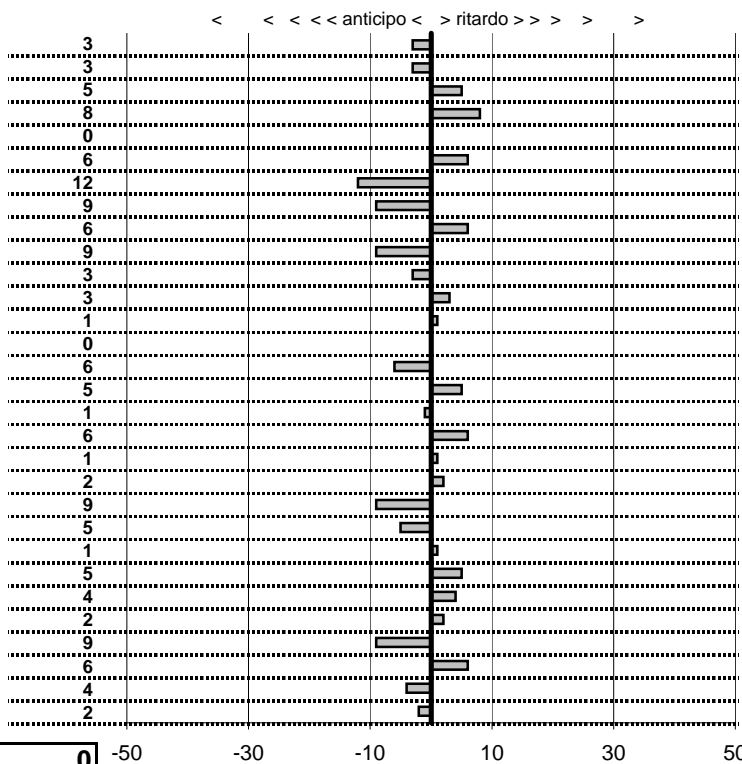

tempi e classifiche disponibili su www.cronoviterbo.net

- Cronologi - Penalità - Statistiche -

BELOMETTI A. -Passi
 FIAT 508 SS

7

8 in classifica

prova	t.imposto	start	stop	t.netto
PA1-Grotte 1	0:00:08,00	15:29:04,50	15:29:12,47	0:00:07,97
PA2-Grotte 2	0:00:08,00	15:29:12,47	15:29:20,44	0:00:07,97
PA3-Grotte 3	0:00:14,00	15:29:20,44	15:29:34,49	0:00:14,05
PA4-Grotte 4	0:00:07,00	15:29:34,49	15:29:41,57	0:00:07,08
PA5-Grotte 5	0:00:08,00	15:29:41,57	15:29:49,57	0:00:08,00
PA6-Grotte 6	0:00:09,00	15:29:49,57	15:29:58,63	0:00:09,06
PA7-Graffignano 1	0:00:06,00	16:28:24,16	16:28:30,04	0:00:05,88
PA8-Graffignano 2	0:00:07,00	16:28:30,04	16:28:36,95	0:00:06,91
PA9-Graffignano 3	0:00:08,00	16:28:36,95	16:28:45,01	0:00:08,06
PA10-Graffignano 4	0:01:15,00	16:28:45,01	16:29:59,92	0:01:14,91
PA11-Graffignano 5	0:00:07,00	16:29:59,92	16:30:06,89	0:00:06,97
PA12-Graffignano 6	0:00:07,00	16:30:06,89	16:30:13,92	0:00:07,03
PA13-Grotte 7	0:00:09,00	16:57:35,09	16:57:44,10	0:00:09,01
PA14-Grotte 8	0:00:08,00	16:57:44,10	16:57:52,10	0:00:08,00
PA15-Grotte 9	0:00:07,00	16:57:52,10	16:57:59,04	0:00:06,94
PA16-Grotte 10	0:00:13,00	16:57:59,04	16:58:12,09	0:00:13,05
PA17-Grotte11	0:00:08,00	16:58:12,09	16:58:20,08	0:00:07,99
PA18-Grotte 12	0:00:08,00	16:58:20,08	16:58:28,14	0:00:08,06
PA19-Graffignano 7	0:00:07,00	17:30:16,62	17:30:23,63	0:00:07,01
PA20-Graffignano 8	0:00:07,00	17:30:23,63	17:30:30,65	0:00:07,02
PA21-Graffignano 9	0:01:27,00	17:30:30,65	17:31:57,56	0:01:26,91
PA22-Graffignano 10	0:00:08,00	17:31:57,56	17:32:05,51	0:00:07,95
PA23-Graffignano 11	0:00:06,00	17:32:05,51	17:32:11,52	0:00:06,01
PA24-Graffignano 12	0:00:06,00	17:32:11,52	17:32:17,57	0:00:06,05
PA25-Civitella	0:21:48,00	17:34:03,22	17:55:51,26	0:21:48,04
PA26-Le Guardie 1	0:00:07,00	18:51:05,87	18:51:12,89	0:00:07,02
PA27-Le Guardie 2	0:00:06,00	18:51:12,89	18:51:18,80	0:00:05,91
PA28-Le Guardie 3	0:00:09,00	18:51:18,80	18:51:27,86	0:00:09,06
PA29-Le Guardie 4	0:00:19,00	18:51:27,86	18:51:46,82	0:00:18,96
PA30-Le Guardie 5	0:00:06,00	18:51:46,82	18:51:52,80	0:00:05,98